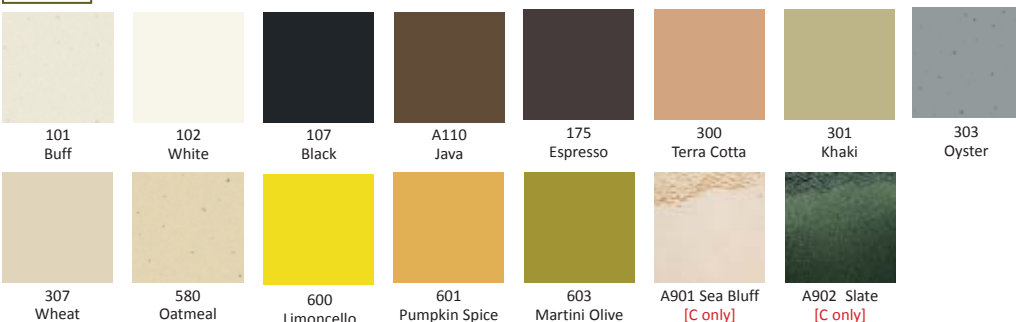

## Fiberglass

P/N	OD	Top ID	Bottom ID	IH	Wt. lbs.	Plexi
F-AGN-08	9"	7 1/2"	5"	7"	2	6"
F-AGN-12	13 1/2"	10"	7"	12"	4	7"
F-AGN-14	16"	13 1/4"	8 1/4"	14"	6	8"
F-AGN-16	18 1/2"	13 3/4"	11 1/4"	16 3/4"	8	10"
F-AGN-20	24"	15 3/4"	13 3/4"	21"	10	14"
F-AGN-24	27"	17 1/2"	16 1/2"	23"	17	16"
F-AGN-30*	36 1/2"	25 3/4"	23 1/4"	29 3/4"	31	22"
F-AGN-36*	46"	34"	28"	35 1/2"	45	26"

### Matte

Color variations are inherent characteristics of all planters. Colors are represented as accurately as possible. Photographic procedures may alter the colors and images shown may vary slightly from the photo. For best results please call for a sample.