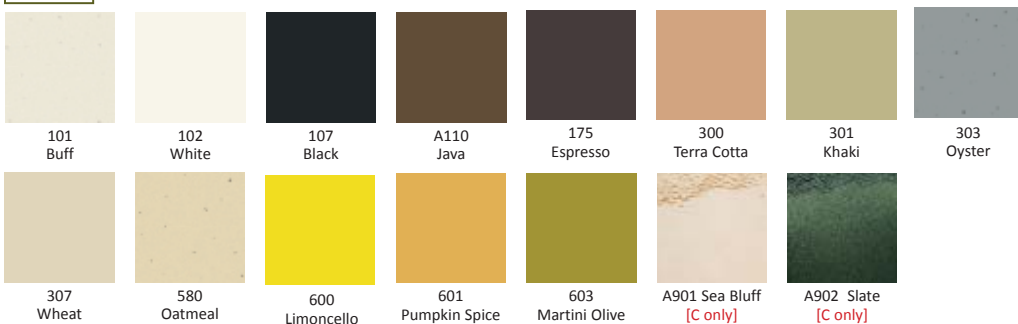

Fiberglass

P/N	OD	Top ID	Bottom ID	IH	Wt. lbs.	Plexi
F-CB-30*	32"	26"	20 1/2"	23"	35	20"
F-CB-36*	40"	33"	27"	31 1/2"	40	26"
F-CB-48*	54"	44"	34"	34"	50	33"

*Requires special order and deposit.

Gloss

Matte

Color variations are inherent characteristics of all planters. Colors are represented as accurately as possible. Photographic procedures may alter the colors and images shown may vary slightly from the photo. For best results please call for a sample.