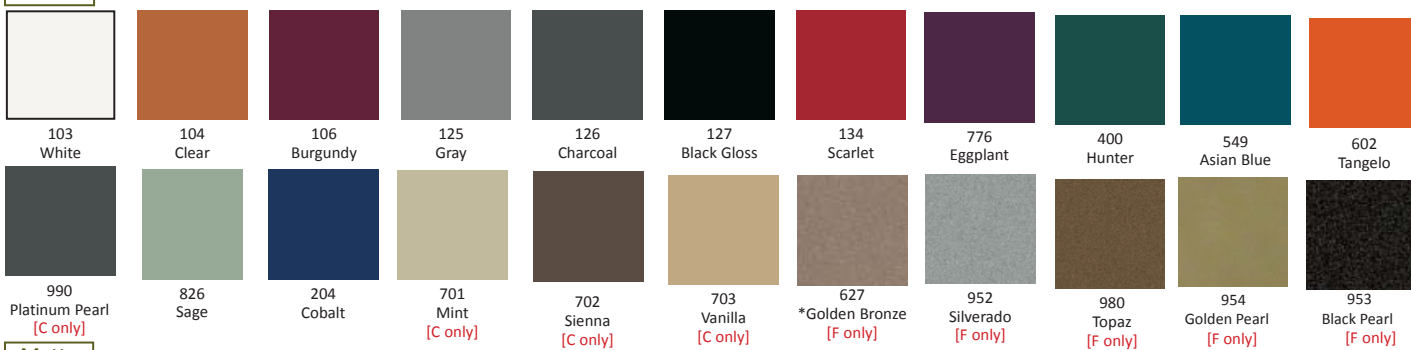

Ceramic

P/N	OD	Top ID	Bottom ID	IH	Wt. lbs.	Saucer	Plexi
CB-08	9 1/4"	7 1/2"	6"	6 3/4"	7		6"
CB-10	11 1/2"	10"	8"	9 1/4"	13		7"
CB-12	13 1/2"	11 3/4"	9 1/2"	11 1/4"	21	SC-10	10"
CB-14	16"	13"	11 1/2"	14"	31	SC-12	12"
CB-16	19 1/2"	15 3/4"	13"	15 1/2"	42	SC-14	12"
CB-20	23 1/2"	20"	15 1/2"	18"	63	SC-18	14"
CB-24	26 3/4"	23 1/2"	17"	21"	106	SC-20	18"

Fiberglass

P/N	OD	Top ID	Bottom ID	IH	Wt. lbs.	Plexi
F-CB-30*	32"	26"	20 1/2"	23"	35	20"
F-CB-36*	40"	33"	27"	31 1/2"	40	26"
F-CB-48*	54"	44"	34"	34"	50	33"

*Requires special order and deposit.

Gloss

Matte

Color variations are inherent characteristics of all planters. Colors are represented as accurately as possible. Photographic procedures may alter the colors and images shown may vary slightly from the photo. For best results please call for a sample.