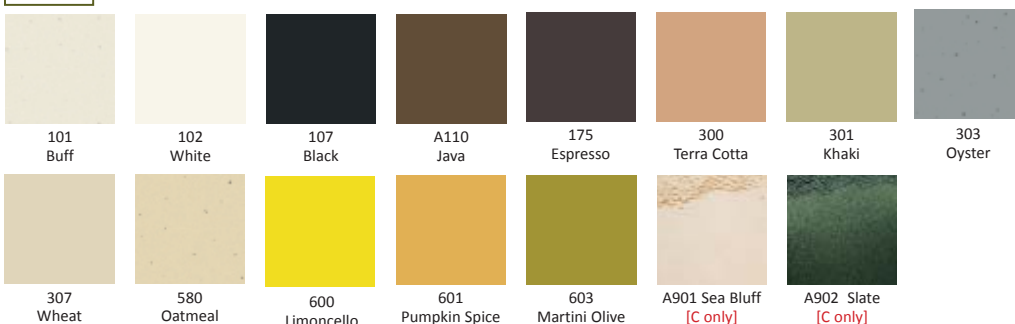

Fiberglass

P/N	OD	Top ID	Bottom ID	IH	Wt. lbs.	Plexi
F-AC-24*	24 3/4"	23"	23"	21 1/4"	21	22"
F-AC-30*	30"	26"	30"	25"	35	28"
F-AC-36*	38"	36"	36"	30"	60	33"

*Requires special order and deposit.

Gloss

Matte

Color variations are inherent characteristics of all planters. Colors are represented as accurately as possible. Photographic procedures may alter the colors and images shown may vary slightly from the photo. For best results please call for a sample.