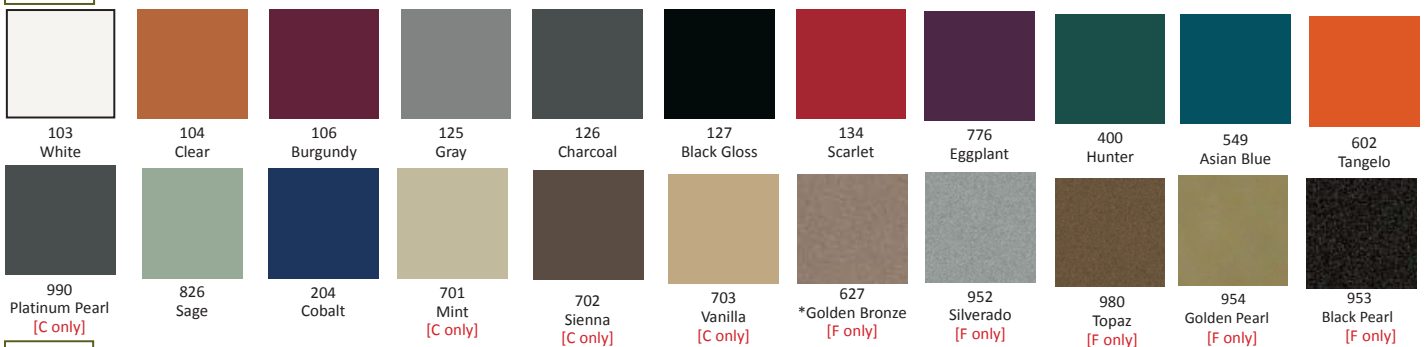

Ceramic

P/N	OD	Top ID	Bottom ID	IH	Wt. lbs.	Saucer	Plexi
AC-08S	8 1/4"	7 1/2"	7"	5 3/4"	4	SC-08	8"
AC-10	11"	10 1/4"	10"	9 1/2"	10	SC-10	10"
AC-12	13"	11 3/4"	11"	11 1/4"	15	SC-12	12"
AC-14	15"	14 1/4"	13"	13 1/4"	25	SC-14	14"
AC-16	17 1/2"	16 3/4"	15 1/2"	15 1/4"	34	SC-16	16"
AC-20	20 1/2"	18 1/2"	18 1/2"	19 1/2"	70	SC-20	18"
AC-24	24 1/2"	22 3/4"	22 3/4"	21 1/2"	105	SC-24	22"

Fiberglass

P/N	OD	Top ID	Bottom ID	IH	Wt. lbs.	Plexi
F-AC-24*	24 3/4"	23"	23"	21 1/4"	21	22"
F-AC-30*	30"	26"	30"	25"	35	28"
F-AC-36*	38"	36"	36"	30"	60	33"

*Requires special order and deposit.

Gloss

Matte

Color variations are inherent characteristics of all planters. Colors are represented as accurately as possible. Photographic procedures may alter the colors and images shown may vary slightly from the photo. For best results please call for a sample.