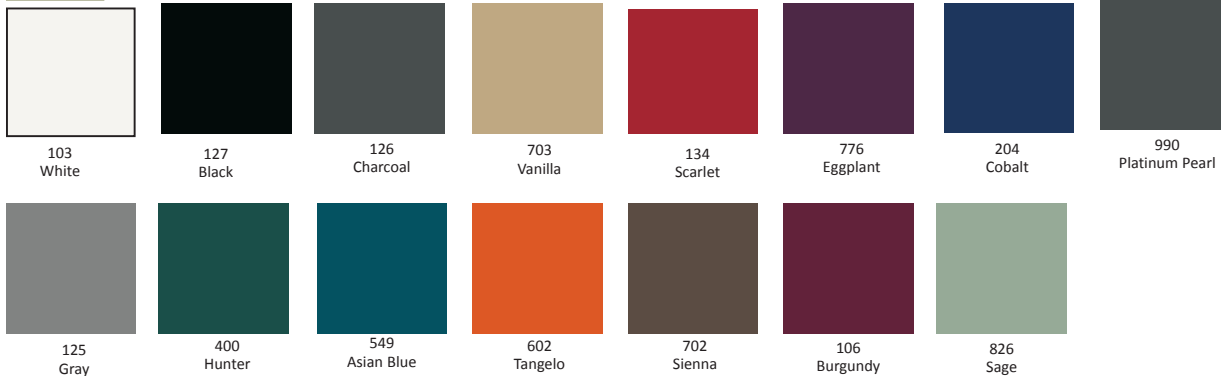

Morgan

With its clean lines and timeless appeal, the Morgan collection is fast becoming the new Gainey classic. It is available in eco-friendly ceramic.

Ceramic

P/N	OD	Top ID	Bottom ID	IH	Wt. lbs.	Saucer	Plexi
MG-08	7 3/4"	7"	3 1/2"	6 1/4"	4	SC-08	4"
MG-10	10"	9"	5 1/2"	7 1/2"	8	SC-10	6"
MG-12	12 1/2"	11 1/2"	7 1/4"	10"	14	SC-12	8"
MG-15	15"	14"	9 3/4"	10 1/2"	19	SC-12	10"
MG-18	17 3/4"	16 1/2"	12"	16"	33	SC-14	12"
MG-22	21"	19 3/4"	13 1/2"	18 3/4"	58	SC-16	14"

Gloss

Matte

Color variations are inherent characteristics of all planters. Colors are represented as accurately as possible. Photographic procedures may alter the colors and images shown may vary slightly from the photo. For best results please call for a sample.