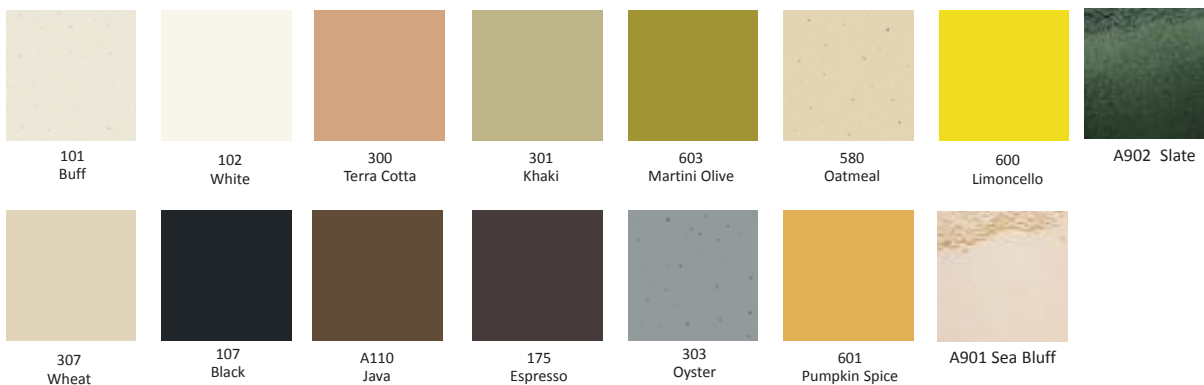

Morgan

With its clean lines and timeless appeal, the Morgan collection is fast becoming the new Gainey classic. It is available in eco-friendly ceramic.

Ceramic

P/N	OD	Top ID	Bottom ID	IH	Wt. lbs.	Saucer	Plexi
MG-08	7 3/4"	7"	3 1/2"	6 1/4"	4	SC-08	4"
MG-10	10"	9"	5 1/2"	7 1/2"	8	SC-10	6"
MG-12	12 1/2"	11 1/2"	7 1/4"	10"	14	SC-12	8"
MG-15	15"	14"	9 3/4"	10 1/2"	19	SC-12	10"
MG-18	17 3/4"	16 1/2"	12"	16"	33	SC-14	12"
MG-22	21"	19 3/4"	13 1/2"	18 3/4"	58	SC-16	14"

Gloss

Matte

Color variations are inherent characteristics of all planters. Colors are represented as accurately as possible. Photographic procedures may alter the colors and images shown may vary slightly from the photo. For best results please call for a sample.